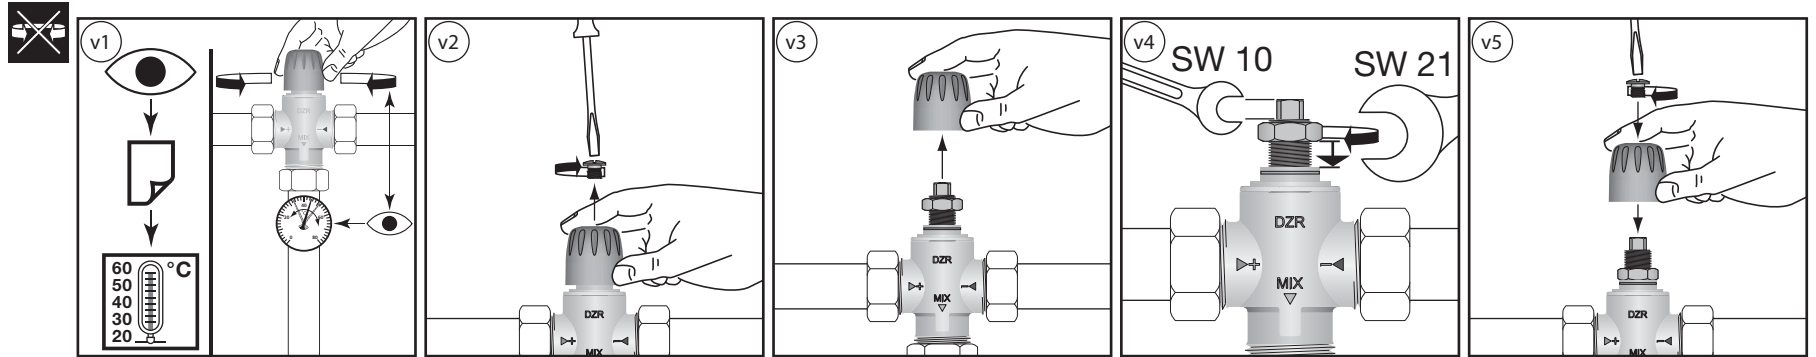

MT 52 DN 15 / DN 20 / DN 25

MT 52 HC DN 25

· Subject to modifications